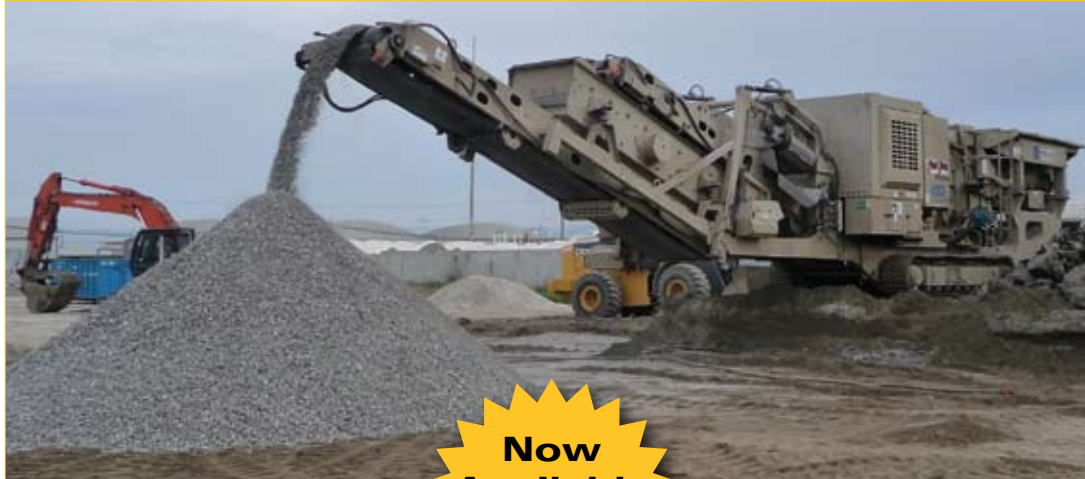

Call Today

William
780-474-8082

Hugh
604-657-7167

Trevor
604-657-5118

Introducing the FT4240CC KPI Track Mounted Closed Circuit Impact Crusher

Now Available For Rent

The perfect machine for processing/recycling concrete and asphalt material. Equipped with a magnet for rebar removal. Available for rent - Call for details.

Track Cones

300 HP Track Cone - Available for sale or rent - Ready for work! Track screens also available.

Wash Plants

1814P Wash Plants - In stock - Ready for work. Call for more information!

Trommels

Erin Finger Trommel 6' x 20' Variable Speed Drum - Available for rent or sale.